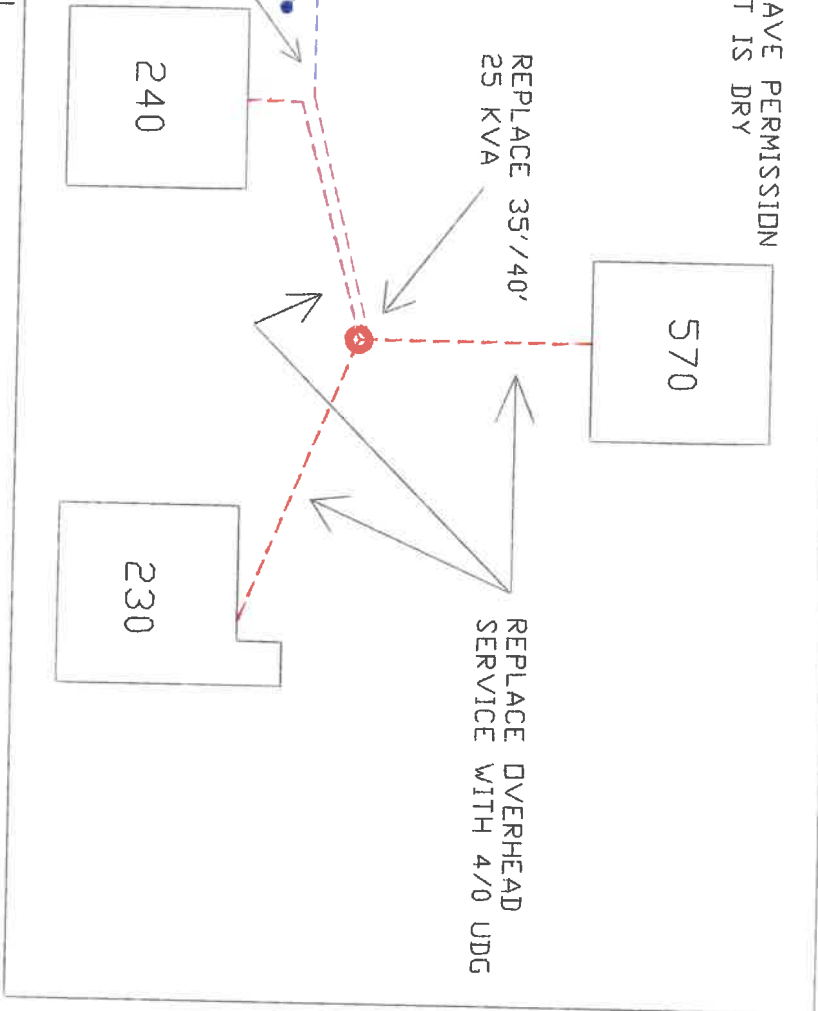

ROHM DR.

THE MAN AT 570 ROHM GAVE PERMISSION TO GD IN HIS YARD IF IT IS DRY

CHANGE THE ANGLE OF THE LIGHT TO FACE THE BACK OF THE HOUSE

REPLACE #6 DUPLEX WITH UDG TO POLE WITH YARD LIGHT

REPLACE 35' / 40' 25 KVA

REPLACE OVERHEAD SERVICE WITH 4/0 UDG

ORCHARD LN.

BRIARCLIFF DR.

0095 518 MKR19

Napoleon Power & Light

1775 Industrial Drive Napoleon, Ohio

ITEM 240 ORCHARD LN.

DATE	W.O.#	J.O.#	DRAWN BY
5/18/93	29279	.IN1222	